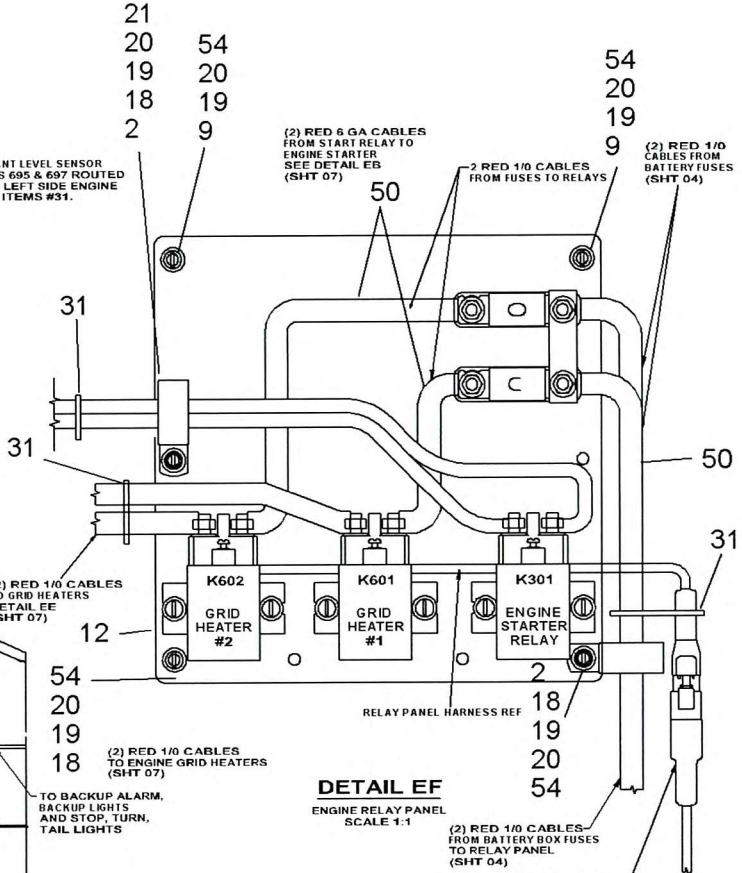

**TOP VIEW**

← FORWARD

**LEFT SIDE VIEW**

← FORWARD

**DETAIL EF**  
ENGINE RELAY PANEL  
SCALE 1:1

(SHEET 6 OF 7)

TOP VIEW OF CARRIER