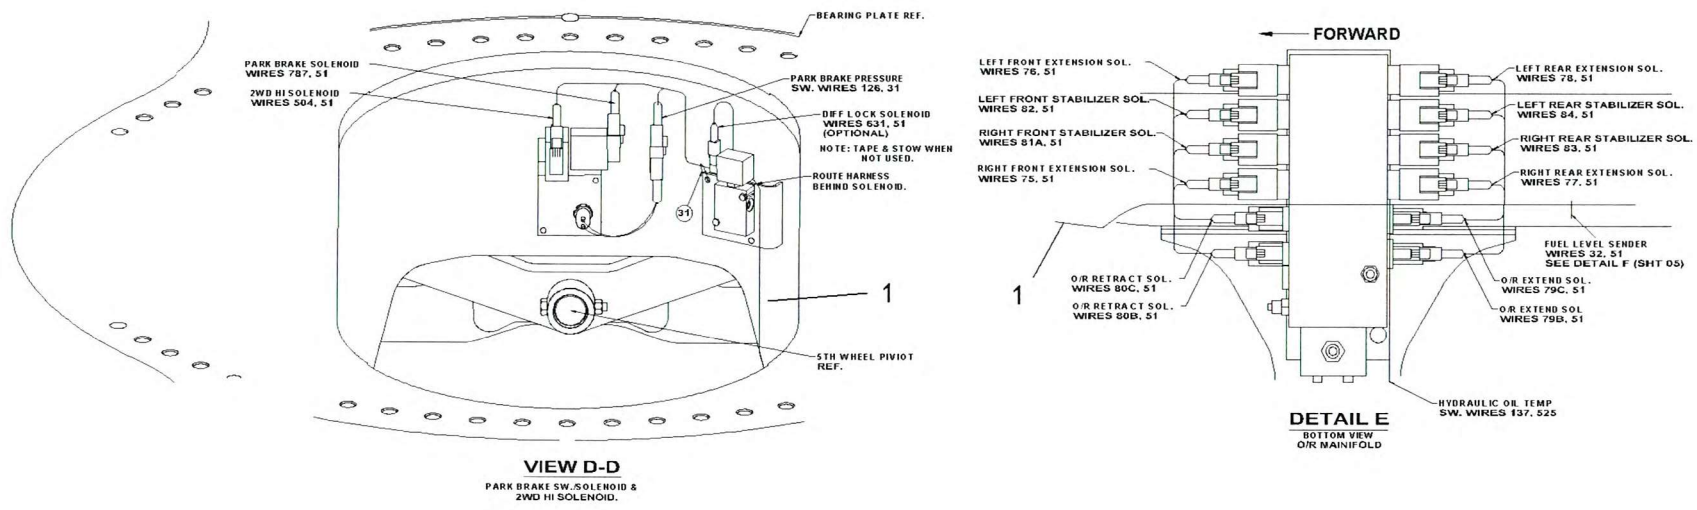

**TOP VIEW**

← FORWARD

**LEFT SIDE VIEW**

← FORWARD

**DETAIL EF**  
ENGINE RELAY PANEL  
SCALE 1:1

(SHEET 6 OF 7)

TOP VIEW OF CARRIER