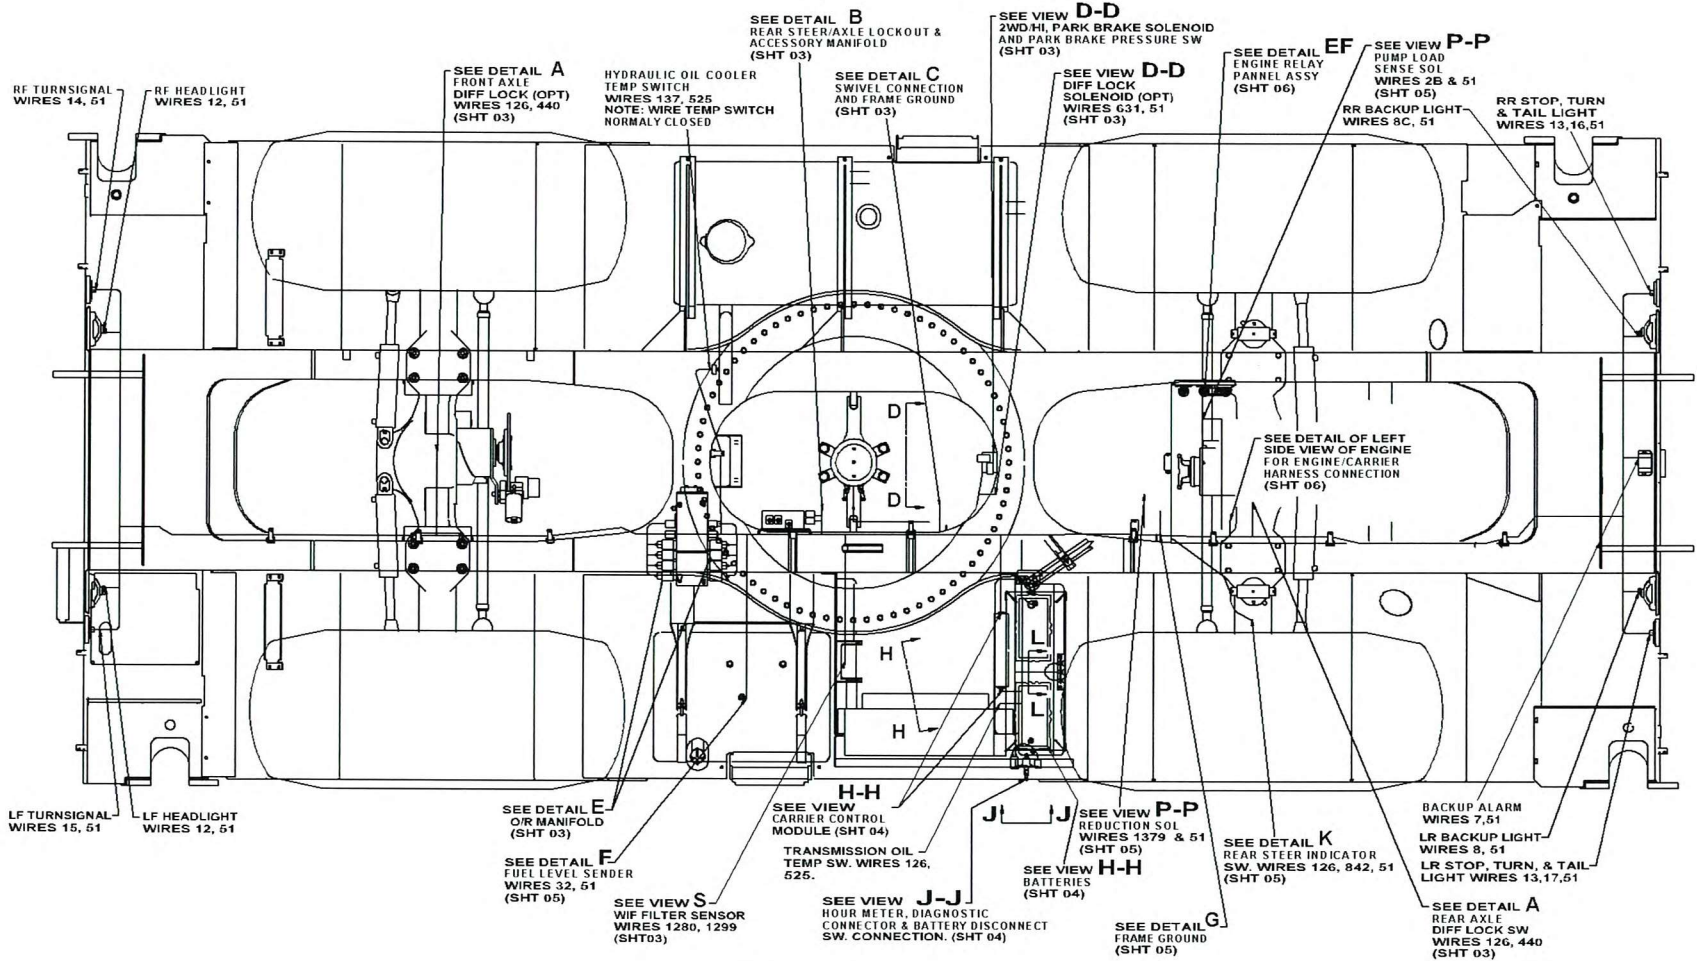

**TOP VIEW**

← FORWARD

**LEFT SIDE VIEW**

← FORWARD

**DETAIL EF**  
ENGINE RELAY PANEL  
SCALE 1:1

(SHEET 6 OF 7)

TOP VIEW OF CARRIER